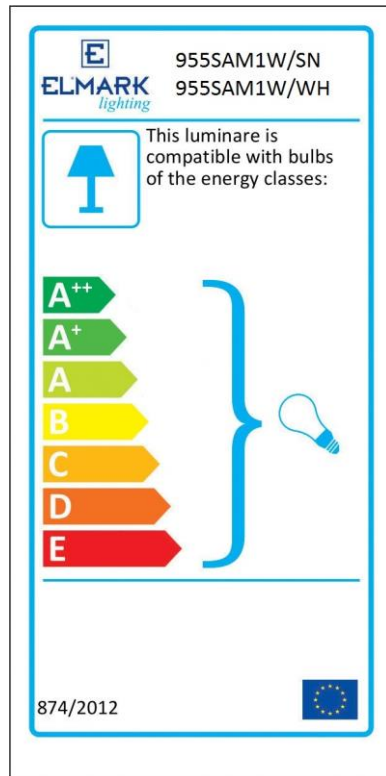

Energy efficiency

Standards

EN 55015 EN 61000-3-2 EN 61547

EN 60598-1; EN 60598-2-2